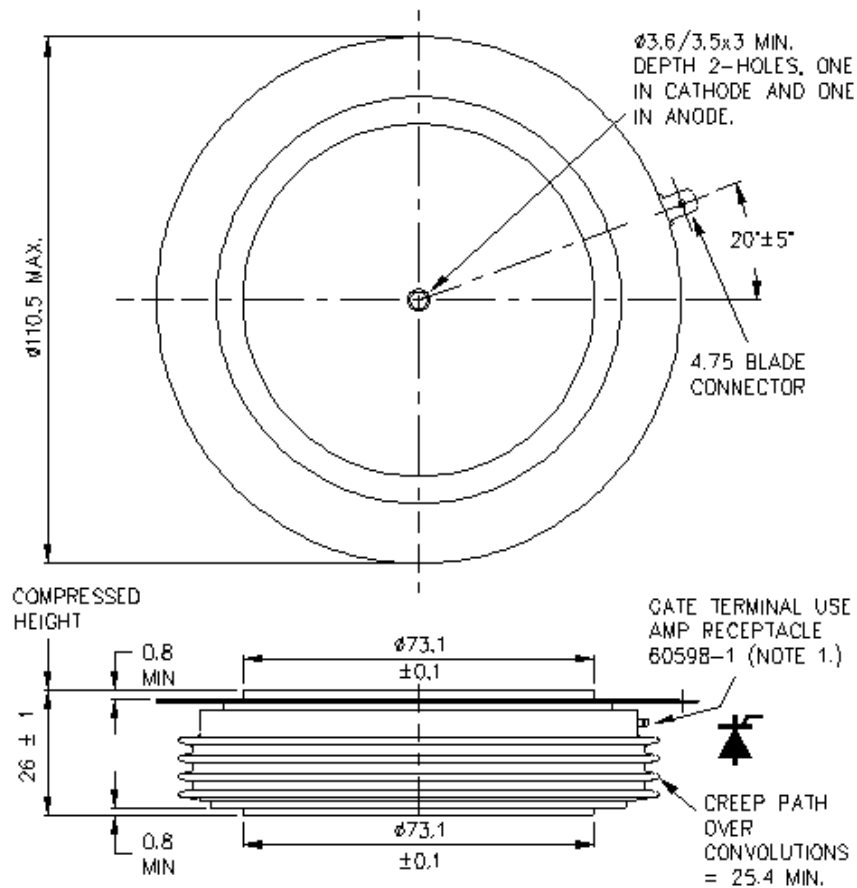

Drawing Number – W46
Outline Number – 101A305

WESTCODE
An IXYS Company

Weight 1200g